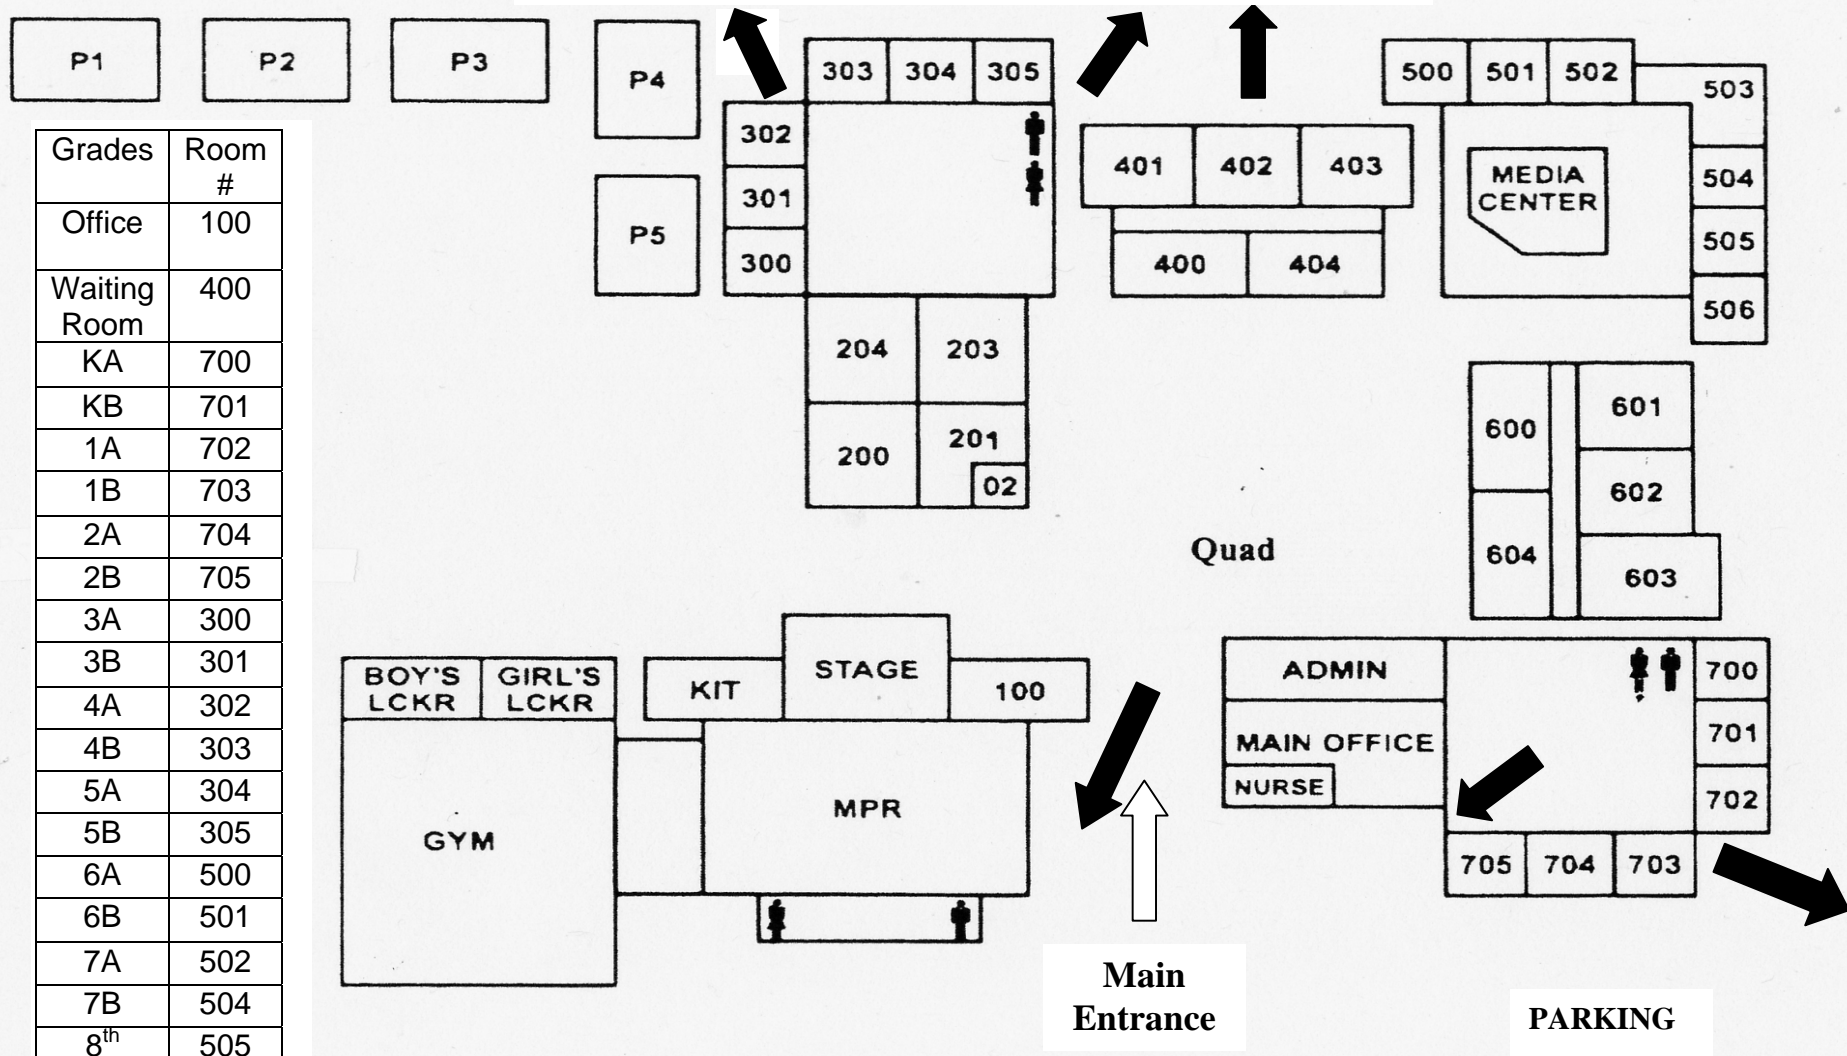

Osage Park

Grades	Room #
Office	100
Waiting Room	400
KA	700
KB	701
1A	702
1B	703
2A	704
2B	705
3A	300
3B	301
4A	302
4B	303
5A	304
5B	305
6A	500
6B	501
7A	502
7B	504
8 th	505
9 th	600
11th	404
12th	403

Charlotte Wood Middle School